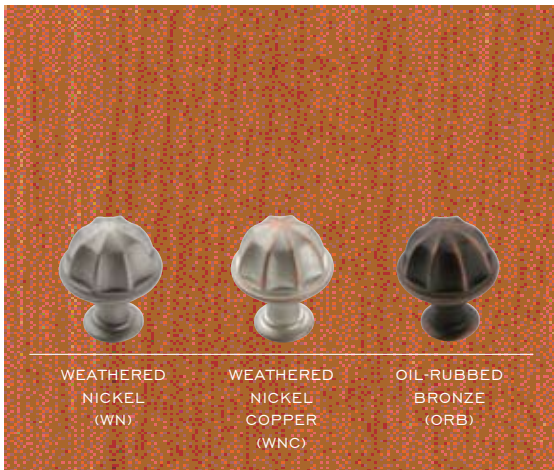

CABINET FINISHES

FEATURED HERE ARE SOME OF THE MOST POPULAR DECORATIVE HARDWARE AND CABINET FINISH COMBINATIONS TO ASSIST YOU IN CHOOSING A COMPLIMENTARY LOOK AND STYLE.

CARAMEL MAPLE