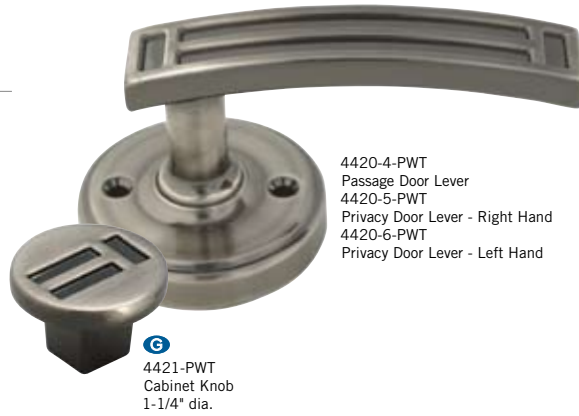

LEVERS

THIS SET COORDINATES
WITH ANY AMEROCK
PEWTER FINISH